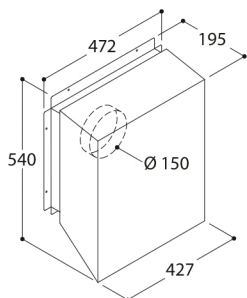

Parete/Wall